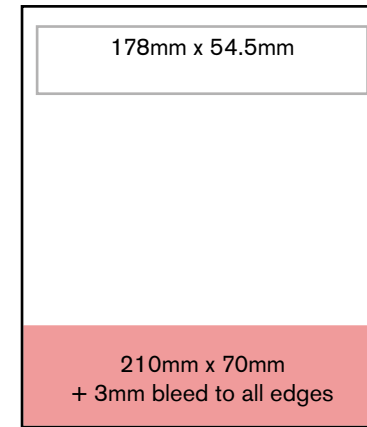

DIMENSIONS AND REQUIREMENTS

TOP BANNER Width: 400-1200px | Height: 60px | Supplied as JPG or PNG
Confirmed website address for linking

INTRODUCTION BANNER

Width: 300px
Height: 250px
Supplied as JPG or PNG
Confirmed website address for linking

- Adobe PDF (preferred)
- Adobe InDesign
- Adobe Illustrator

Please include all fonts or convert to outlines and ensure all images are high resolution minimum 300dpi in CMYK colour mode.

NB All dimensions below are width x height.

Full Page

1/2 Page Horizontal (without / with bleed)

1/2 Page Vertical (without / with bleed)

1/4 Page Horizontal (without / with bleed)

1/4 Page Vertical (without / with bleed)

Junior Page (without / with bleed)