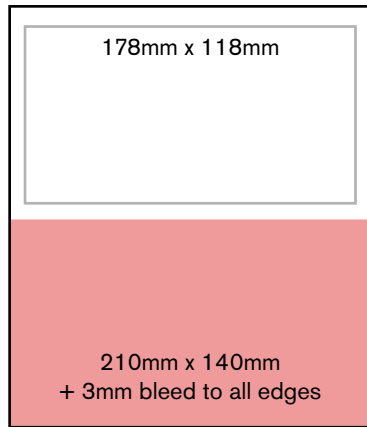

ADVERT DIMENSIONS AND FORMATS

adcopy@binstedgroup.com

COSMETICS, HEALTHCARE & PHARMACEUTICAL PACKER FILE FORMATS

- Adobe PDF (preferred)
- Adobe InDesign
- Adobe Illustrator

Please include all fonts or convert to outlines and ensure all images are high resolution minimum 300dpi in CMYK colour mode.

NB All dimensions below are width x height.