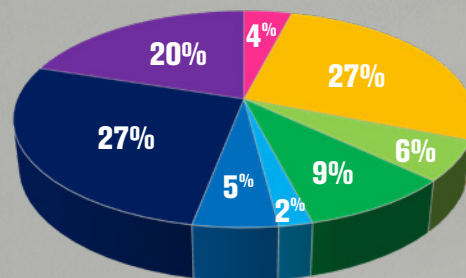

Half Page: £700

Quarter Page: £375

Buyers Guide – All year round visibility under your particular section of expertise.

	Single Column (55 x 69mm)	Double Column (116.5 x 69mm)
1 Entry	£332 per year	£435 per year
3 Entries	£896 per year	£1174 per year
4 Entries	£1690 per year	£2215 per year

COSMETICS, HEALTHCARE & PHARMACEUTICAL PACKER
Circulation by Job Title

- OWNER 4%
- SENIOR MANAGEMENT 27%
- ENGINEERING 6%
- PRODUCTION 9%
- SERVICE 2%
- PURCHASING 5%
- MARKETING 27%
- SALES 20%

Online Distribution
3141
(as at 01/07/22)