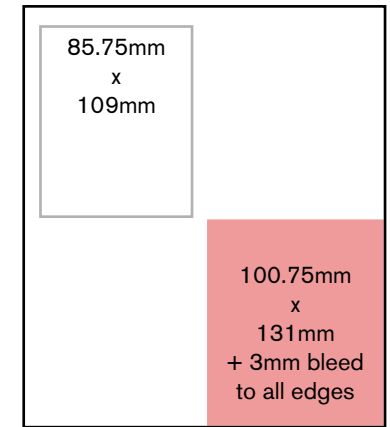

DIMENSIONS AND REQUIREMENTS

TOP BANNER Width: 400-1200px | Height: 60px | Supplied as JPG or PNG
Confirmed website address for linking

INTRODUCTION BANNER

Width: 300px
Height: 250px
Supplied as JPG or PNG
Confirmed website address for linking

Full Page

1/2 Page Horizontal (without / with bleed)

1/2 Page Vertical (without / with bleed)

1/4 Page Horizontal (without / with bleed)

1/4 Page Vertical (without / with bleed)

Junior Page (without / with bleed)