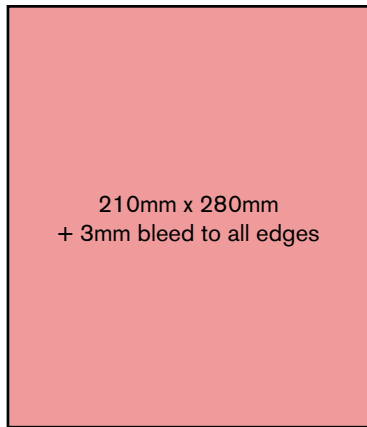

ADVERT DIMENSIONS AND FORMATS

adcopy@binstedgroup.com

COSMETICS, HEALTHCARE & PHARMACEUTICAL PACKER FILE FORMATS

- Adobe PDF (preferred)
- Adobe InDesign
- Adobe Illustrator

Please include all fonts or convert to outlines and ensure all images are high resolution minimum 300dpi in CMYK colour mode.

NB All dimensions below are width x height.