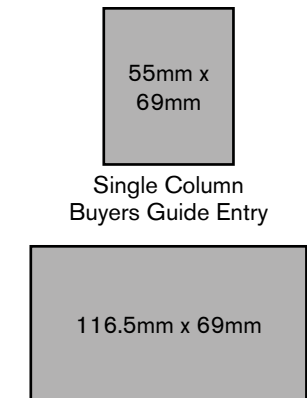

1/4 Page Vertical (without / with bleed)

Double Column
Buyers Guide Entry