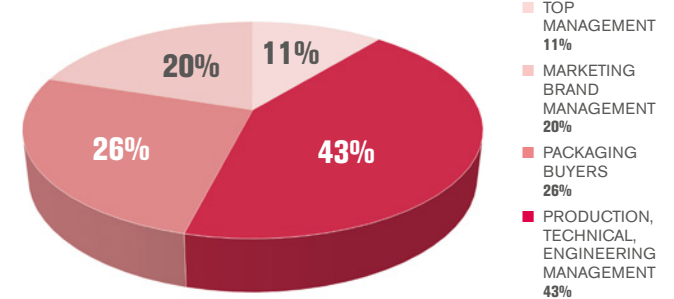

FEATURE LIST 2022

binsted group

+44 (0)1980 670679 editorial@binstedgroup.com

CIRCULATION, RATES & FORMATS

COSMETICS, HEALTHCARE & PHARMACEUTICAL PACKER
Geographic Circulation 4,230

COSMETICS, HEALTHCARE & PHARMACEUTICAL PACKER
Circulation by Job Title

RATES BY NUMBER OF INSERTS PER YEAR

Format		1	3	4
Double Page Spread	Trim: 420 x 280mm (+ 3mm bleed for all edges)	£3,060	£2,900	£2,755
Full Page	Trim: 210 x 280mm (+ 3mm bleed for all edges)	£1,655	£1,600	£1,545
Junior Page	131.5 x 187mm (+ 3mm bleed for all edges)	£1,360	£1,320	£1,275
Half Page	Horizontal: 178 x 118mm Vertical: 85.75 x 225mm	£1,215	£1,180	£1,145
Quarter Page	Horizontal: 178 x 54.5mm Vertical: 85.75 x 109mm	£1,000	£985	£960
CHP Front Cover	Trim: 210 x 280mm Allow 70mm for CHP banner (Advert area 210 x 210mm) (+ 3mm bleed to left, right and bottom edges)	£2,365		
Inside Front Cover	Trim: 210 x 280mm	£1820		
Outside Back Cover	(+ 3mm bleed for all edges)	£1950		