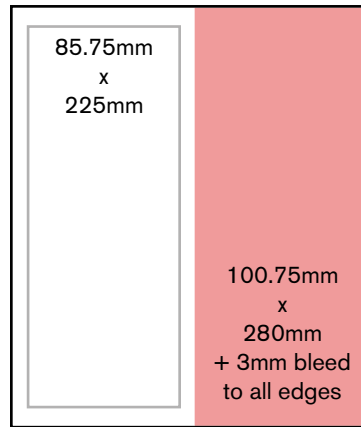

DIMENSIONS AND REQUIREMENTS

TOP BANNER Width: 400-1200px | Height: 60px | Supplied as JPG or PNG
Confirmed website address for linking

INTRODUCTION BANNER

Width: 300px
Height: 250px
Supplied as JPG or PNG
Confirmed website address for linking

- Adobe PDF (preferred)
- Adobe InDesign
- Adobe Illustrator

Please include all fonts or convert to outlines and ensure all images are high resolution minimum 300dpi in CMYK colour mode.

NB All dimensions below are width x height.

Full Page

1/2 Page Horizontal (without / with bleed)

1/2 Page Vertical (without / with bleed)

1/4 Page Horizontal (without / with bleed)

1/4 Page Vertical (without / with bleed)

Junior Page (without / with bleed)