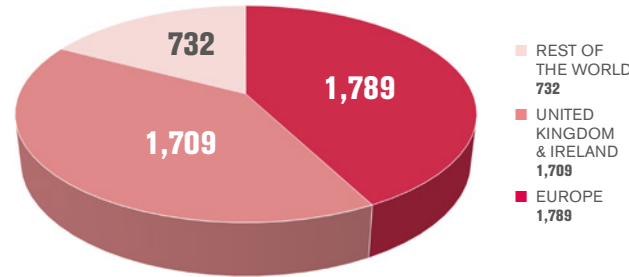

FEATURE LIST 2022

binsted group

+44 (0)1980 670679 editorial@binstedgroup.com

CIRCULATION, RATES & FORMATS

COSMETICS, HEALTHCARE & PHARMACEUTICAL PACKER
Geographic Circulation 4,230

COSMETICS, HEALTHCARE & PHARMACEUTICAL PACKER
Circulation by Job Title

RATES BY NUMBER OF INSERTS PER YEAR

Format		1	3	4
Double Page Spread	Trim: 420 x 280mm (+ 3mm bleed for all edges)	£3,060	£2,900	£2,755
Full Page	Trim: 210 x 280mm (+ 3mm bleed for all edges)	£1,655	£1,600	£1,545
Junior Page	131.5 x 187mm (+ 3mm bleed for all edges)	£1,360	£1,320	£1,275
Half Page	Horizontal: 178 x 118mm Vertical: 85.75 x 225mm	£1,215	£1,180	£1,145
Quarter Page	Horizontal: 178 x 54.5mm Vertical: 85.75 x 109mm	£1,000	£985	£960
CHP Front Cover	Trim: 210 x 280mm Allow 70mm for CHP banner (Advert area 210 x 210mm) (+ 3mm bleed to left, right and bottom edges)	£2,365		
Inside Front Cover	Trim: 210 x 280mm	£1820		
Outside Back Cover	(+ 3mm bleed for all edges)	£1950		