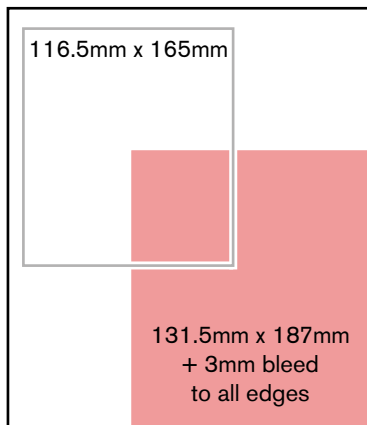

DIMENSIONS AND REQUIREMENTS

TOP BANNER Width: 400-1200px | Height: 60px | Supplied as JPG or PNG
Confirmed website address for linking

INTRODUCTION BANNER

Width: 300px
Height: 250px
Supplied as JPG or PNG
Confirmed website address for linking

Full Page

1/2 Page Horizontal (without / with bleed)

1/2 Page Vertical (without / with bleed)

1/4 Page Horizontal (without / with bleed)

1/4 Page Vertical (without / with bleed)

Junior Page (without / with bleed)